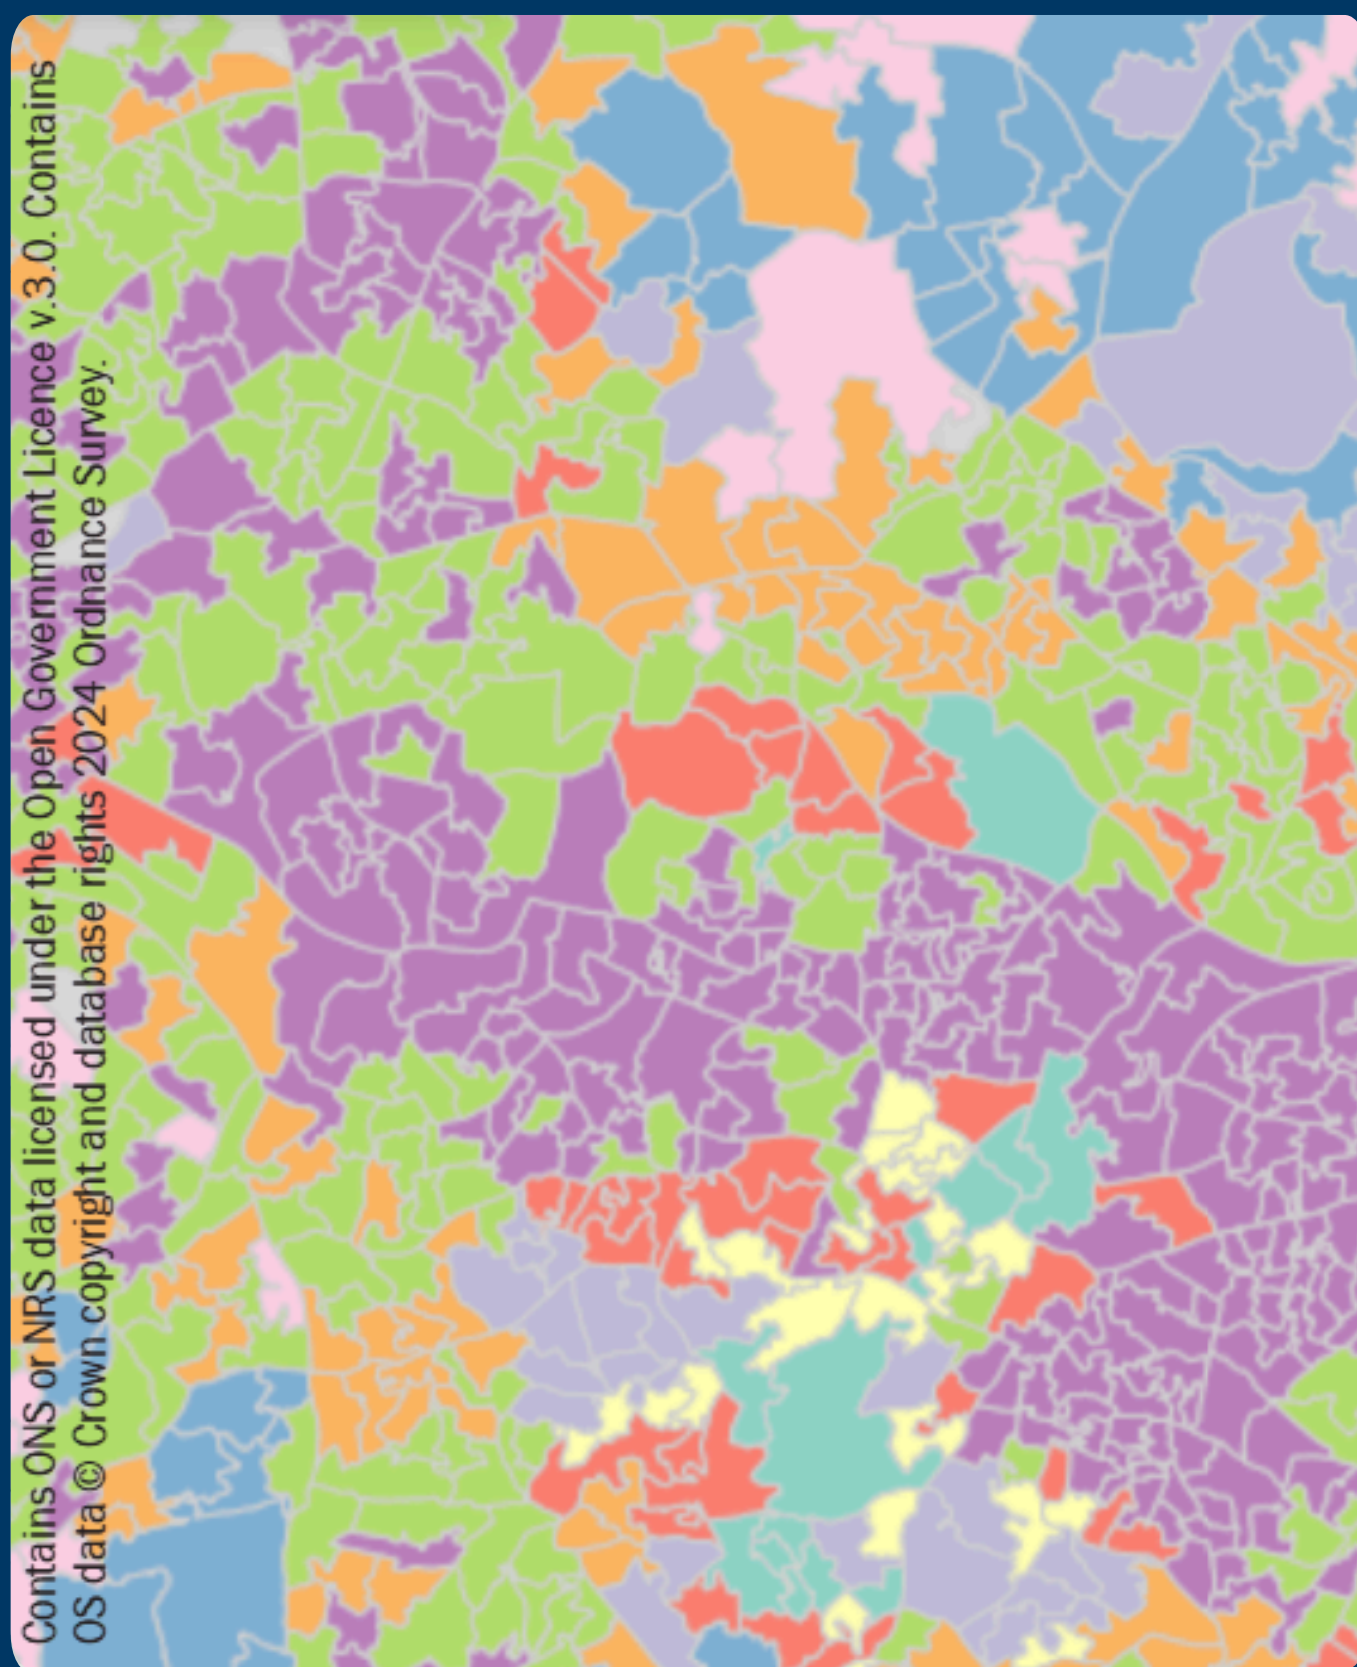

Society Digimap: Your Gateway to High- Quality Societal Data

Explore our online service showcasing top-notch societal data, beautifully overlaid on background Ordnance Survey maps.

Sourced directly from the Office for National Statistics (ONS) and the National Records of Scotland, our data offers easily accessible, ready processed census data results.

Unlock insights, make informed decisions, and visualise trends with Society Digimap!

Key Features

Mapping Tool

- View, annotate, print maps. Download data for further analysis in GIS or CAD software.

Map Data Highlights

- **Census 2011:** Over 40 variables from the Office for National Statistics' Nomis portal.
- **Broadband Availability:** Percentage of premises with superfast broadband from Ofcom data.
- **Internet User Classification:** Insights from University of Liverpool researchers.
- **Neighbourhood Descriptions:** Character of local areas from the ONS and University College London.

Empower your understanding with detailed insights!

Digimap Support

Help at Hand: Comprehensive assistance via Digimap applications.

Learn with Us: Regular webinars for all users.

We're Here: Dedicated helpdesk support.

Contact Us: Any queries? Email us at digimap@ed.ac.uk.

Discover More: Visit <https://digimap.edina.ac.uk/> for subscription details, data availability and user guides.

Stay Connected

<https://twitter.com/EDINA_Digimap>

<https://www.facebook.com/EDINADigimap>

<https://www.youtube.com/user/EDINADigimap>

EDINA

EDINA is a centre for digital expertise and online service delivery at the University of Edinburgh.